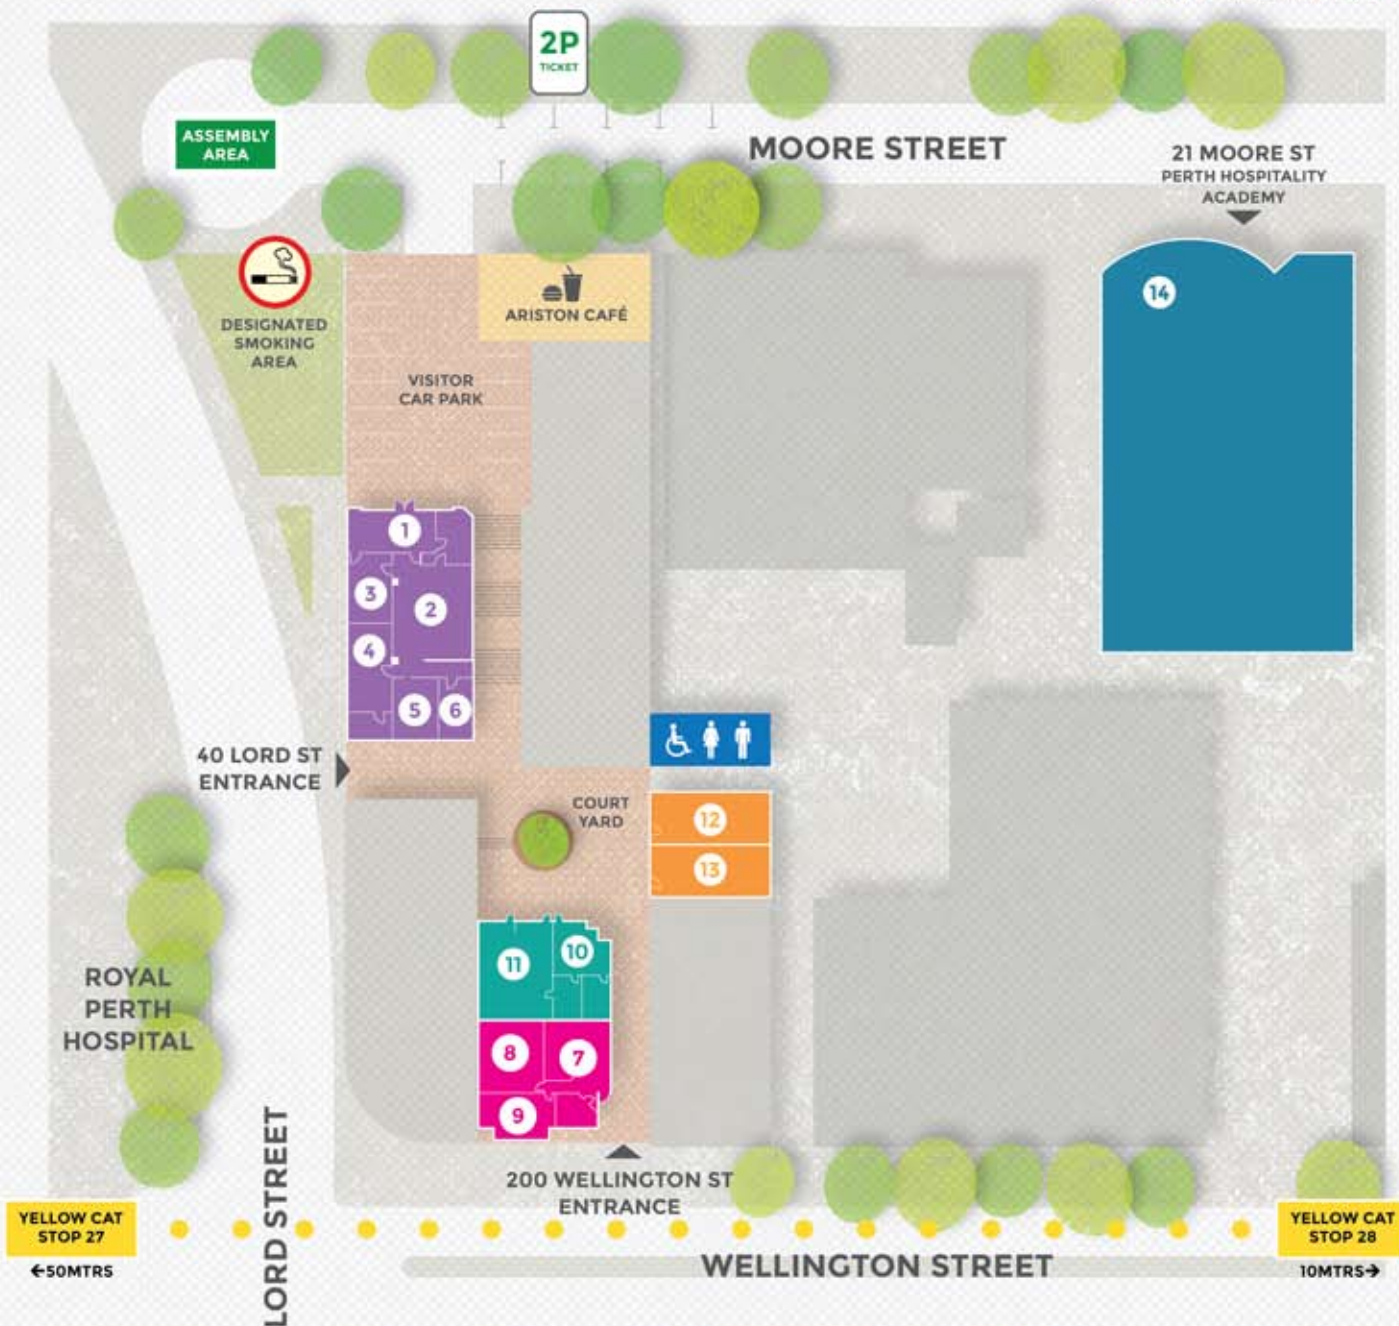

CAMPUS MAP

Australian Professional Skills

UNIT 2	UNIT 12	UNIT 18
1 STUDENT SERVICES	7 STUDENT ADMIN	12 BELMONT ROOM
2 BURSOOD ROOM	8 FREQ ROOM	13 STIRLING ROOM
3 ALBANY ROOM	9 SUBI ROOM	
4 KALGOORLIE ROOM	UNIT 13	21 MOORE STREET
5 GERALDTON ROOM	10 AUSTRALIAN PROFESSIONAL RECRUITMENT	14 PERTH HOSPITALITY ACADEMY
6 PARTY ROOM	11 CLAREMONT ROOM	

OFFSITE COMMERCIAL TRAINING KITCHENS:

- RENDEZVOUS**
- RENDEZVOUS HOTEL PERTH SCARBOROUGH**
148 THE ESPLANADE, SCARBOROUGH
- RENDEZVOUS HOTEL PERTH CENTRAL**
24 MOUNT STREET, PERTH CITY